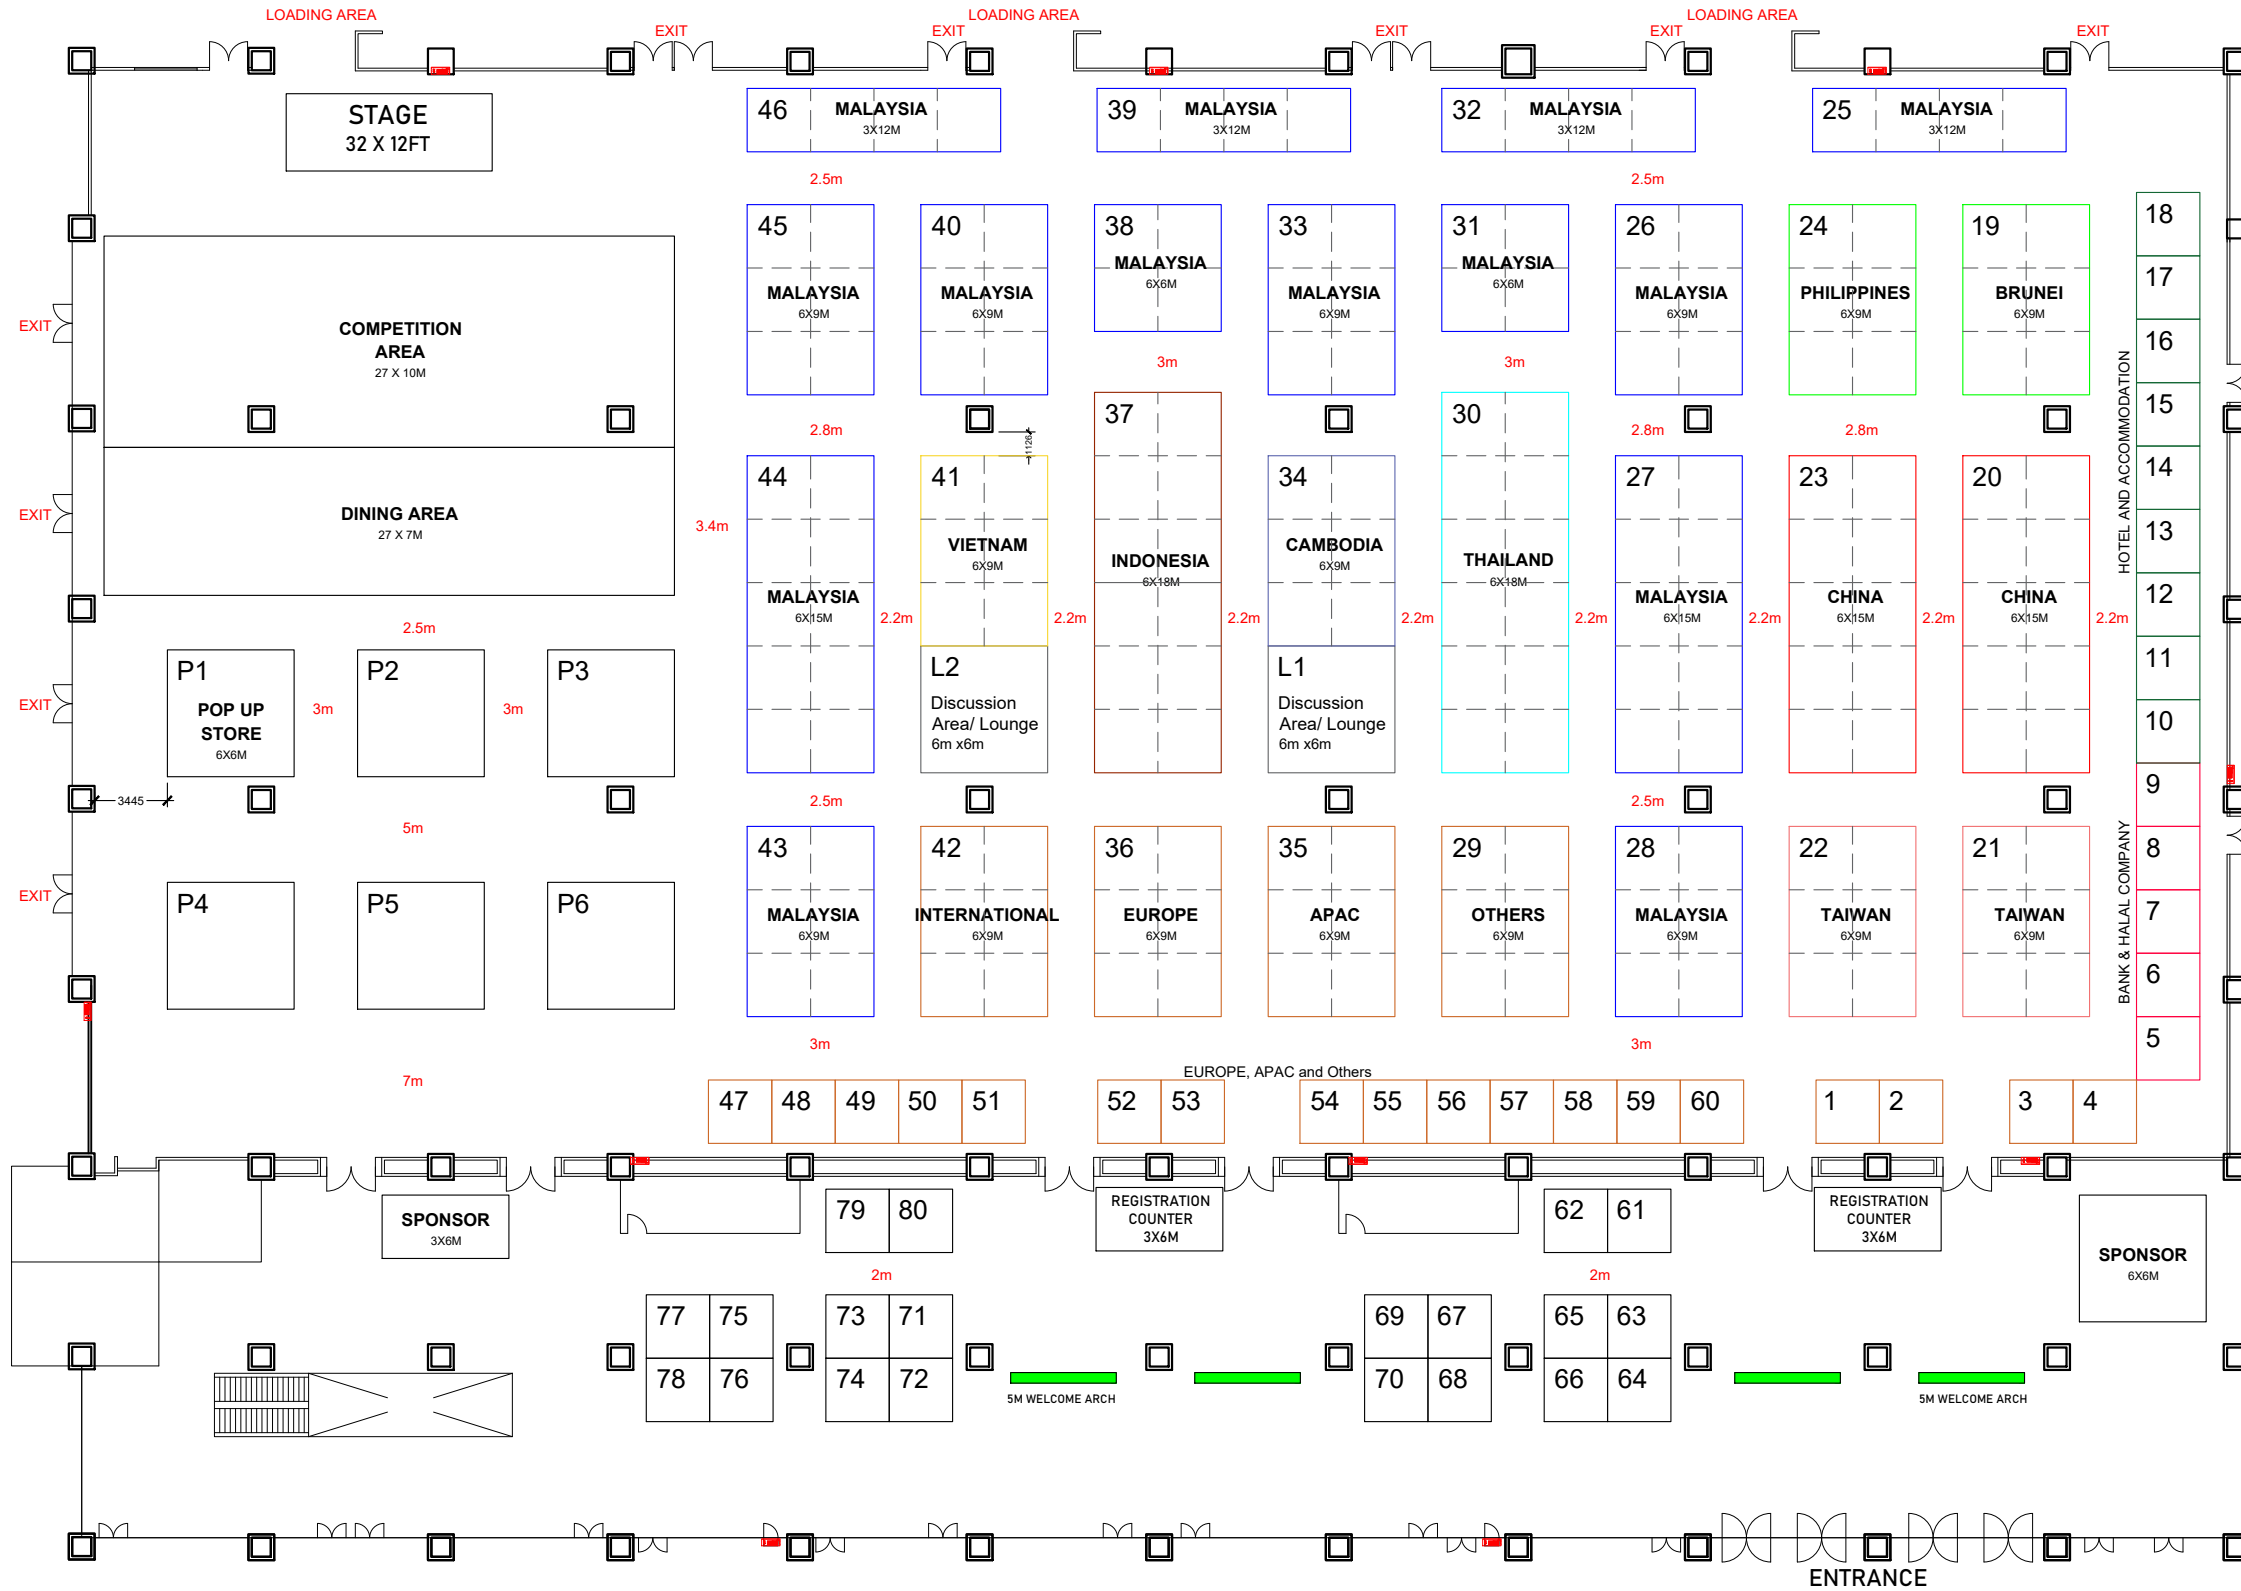

SABAH INTERNATIONAL CONVENTION CENTRE (SICC), LEVEL 2 KINABATANGAN HALL

LEGEND	
	Hose Reel (Room)
	Existing Pillar

BOOTH INFORMATION	
Hall&Foyer 3x3m:	3m x 3m - Total 52 units (30 Corner : 22 Intermediate)
Pavilion:	3m x 12m - 4 units 6m x 6m - 2 units 6m x 9m - 16 units 6m x 15m - 4 units 6m x 18m - 2 unit
Pop Up Store:	6m x 6m - 6 units
Sponsor:	6m x 6m - 1 unit 3m x 6m - 1 unit

COMPANY:

NOTE:
DIMENSION TO BE VERIFIED ON SITE BY CONTRACTOR. THE DESIGN IS NOT ALLOWED TO BE REPRODUCED IN WHOLE OR IN PART ONLY WITH PRIOR WRITTEN PERMISSION OF INSTANT EXHIBITIONS (SABAH) SDN. BHD.

PREPARED:
VIVIAN

CHECKED:
KAY

DATE: 16/12/2024

SCALE: A3@AS SHOWN

Event:
ASEANPLUS F&B GATEWAY EXPO

Event Date: 10-13 JULY 2025

Setup Date: TBA

PROJECT LOCATION:
SABAH INTERNATIONAL CONVENTION CENTRE (SICC) LEVEL 2 - KINABATANGAN HALL

DRAWING TILTLE:
LAYOUT

REMARK:
UNIT IN MM

DRAWING NO: 1