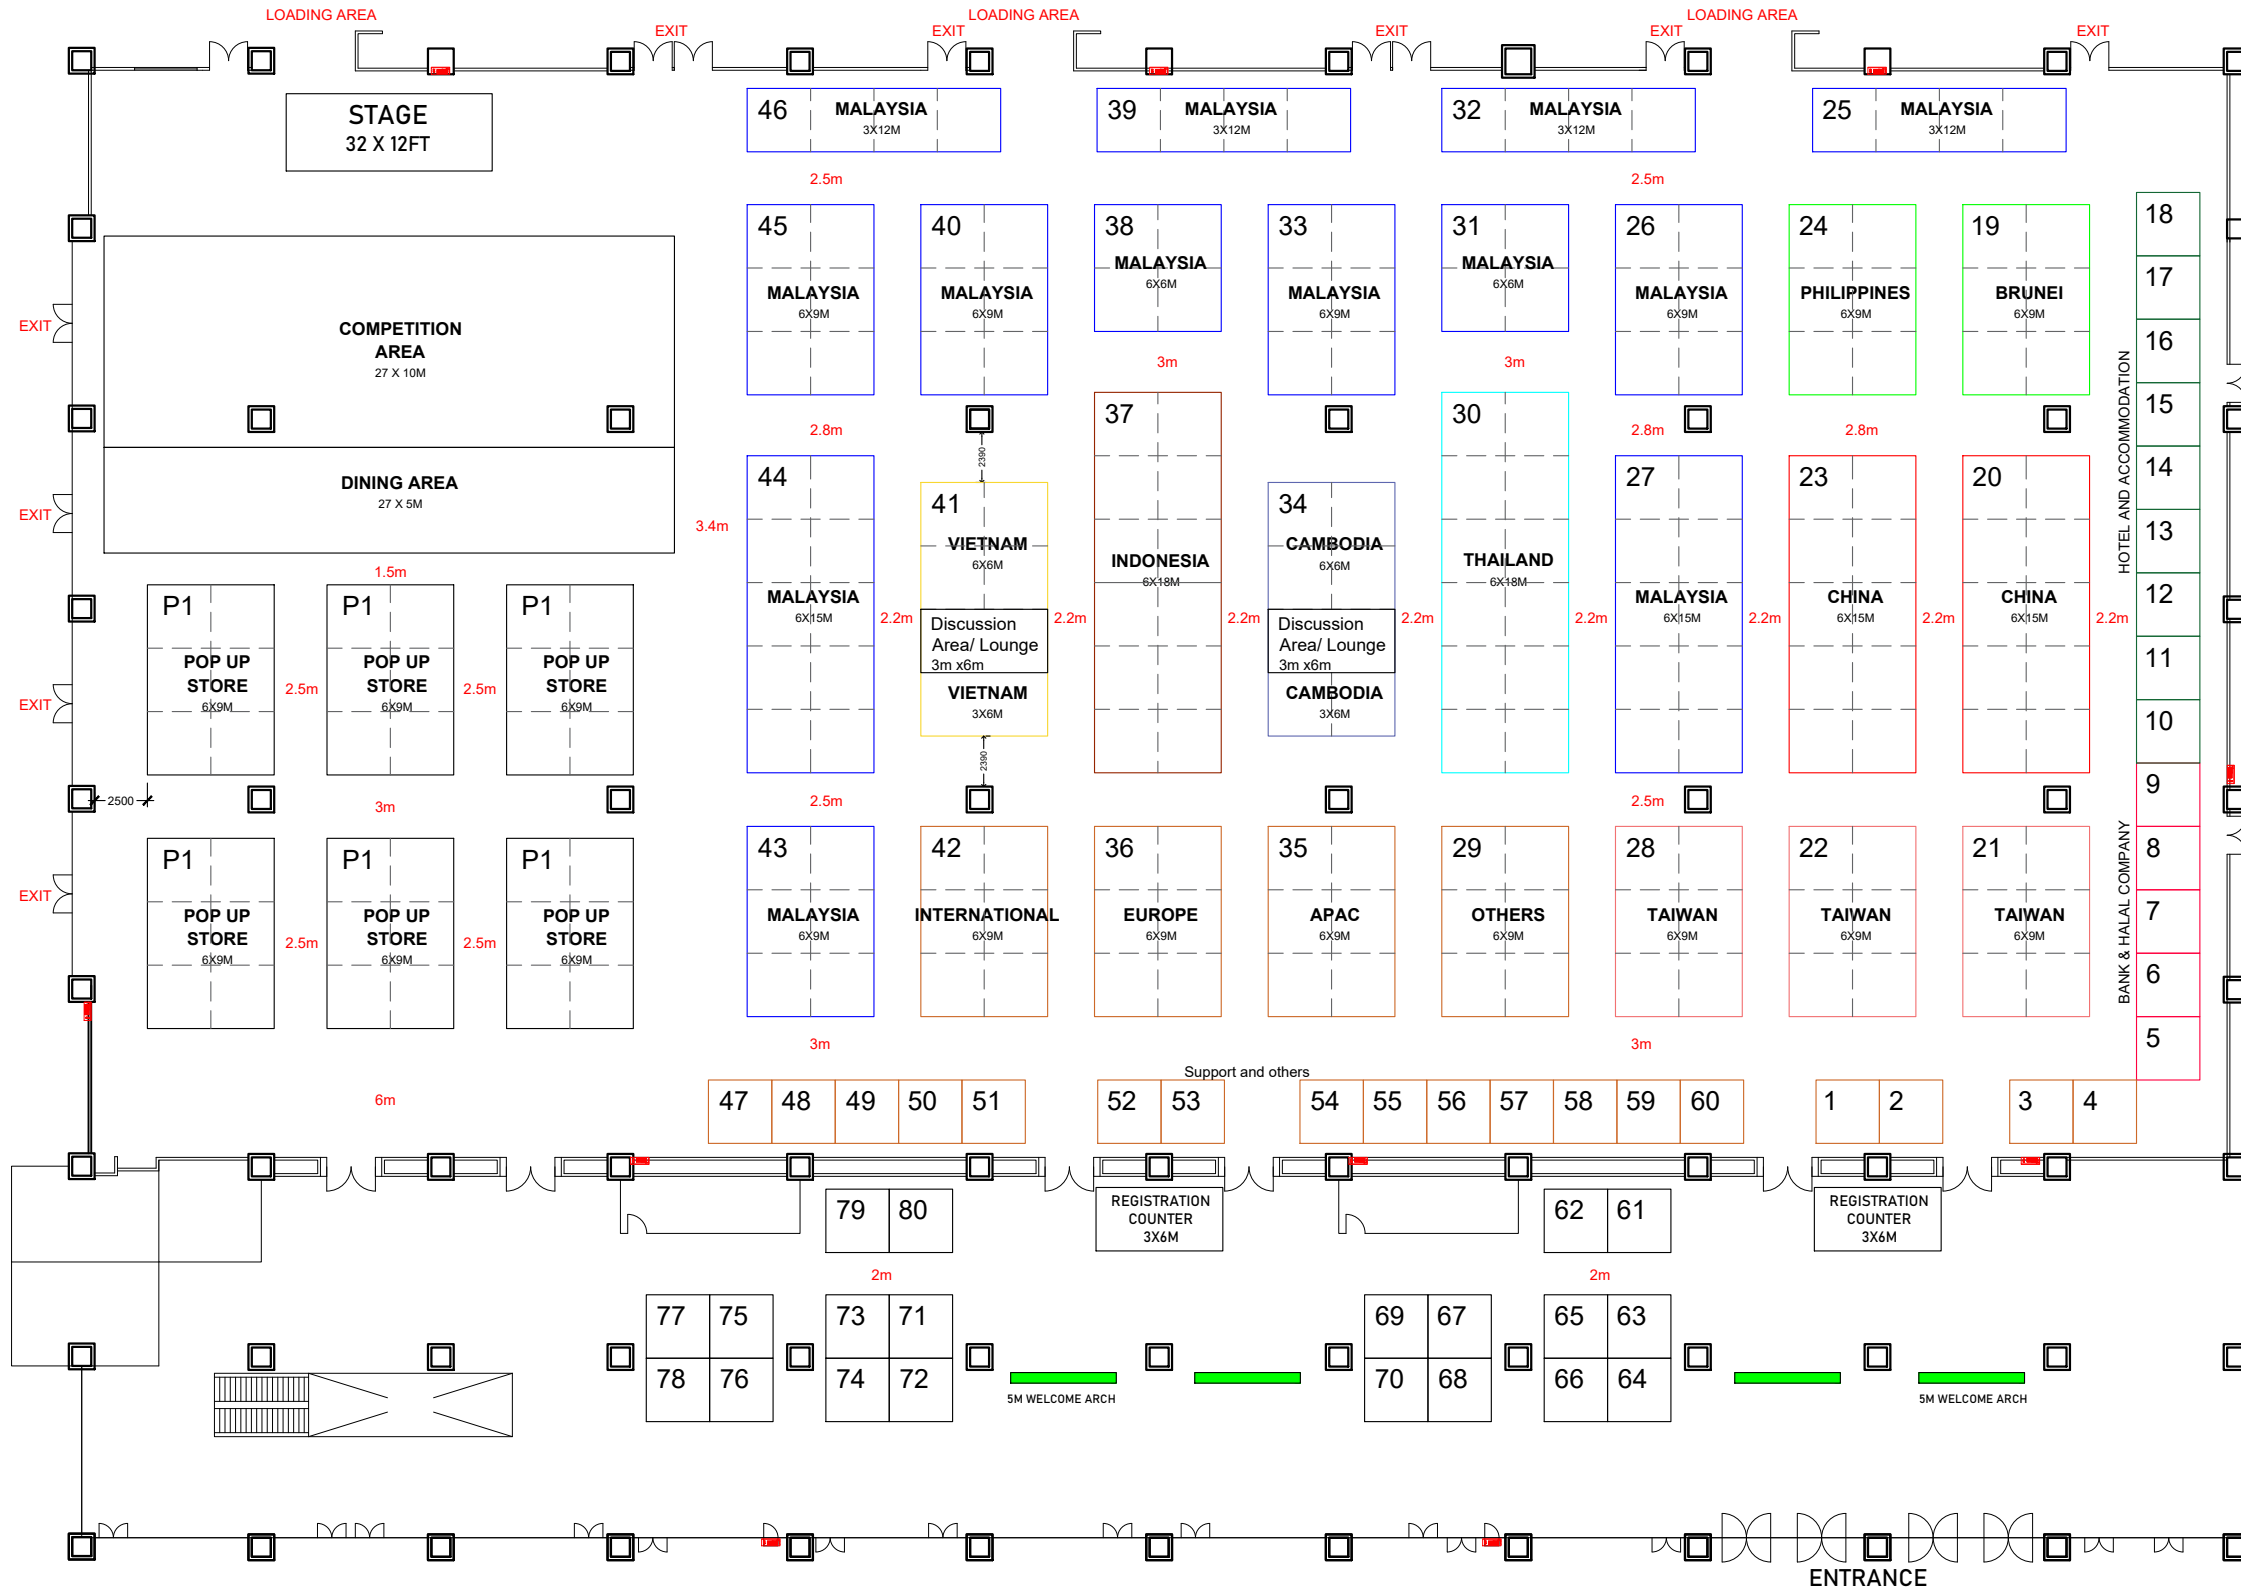

SABAH INTERNATIONAL CONVENTION CENTRE (SICC), LEVEL 2 KINABATANGAN HALL

LEGEND	
	Hose Reel (Room)
	Existing Pillar

BOOTH INFORMATION	
Hall&Foyer 3x3m: 3m x 3m- Total 52 units (30 Corner : 22 Intermediate)	
Pavilion: 3m x 6m - 2 units 3m x 12m - 4 units 6m x 6m - 4 units 6m x 9m - 16 units 6m x 15m - 4 units 6m x 18m - 2 unit	
Pop Up Store: 6m x 9m - 6 units	

COMPANY:

NOTE:
DIMENSION TO BE VERIFIED ON SITE BY CONTRACTOR. THE DESIGN IS NOT ALLOWED TO BE REPRODUCED IN WHOLE OR IN PART ONLY WITH PRIOR WRITTEN PERMISSION OF INSTANT EXHIBITIONS (SABAH) SDN. BHD.

PREPARED:
VIVIAN

CHECKED:
KAY

DATE: 16/12/2024

SCALE: A3@AS SHOWN

Event:
ASEANPLUS F&B GATEWAY EXPO

Event Date: 10-13 JULY 2025

Setup Date: TBA

PROJECT LOCATION:
SABAH INTERNATIONAL CONVENTION CENTRE (SICC) LEVEL 2 - KINABATANGAN HALL

DRAWING TILTLE:
LAYOUT

REMARK:
UNIT IN MM

DRAWING NO: 1